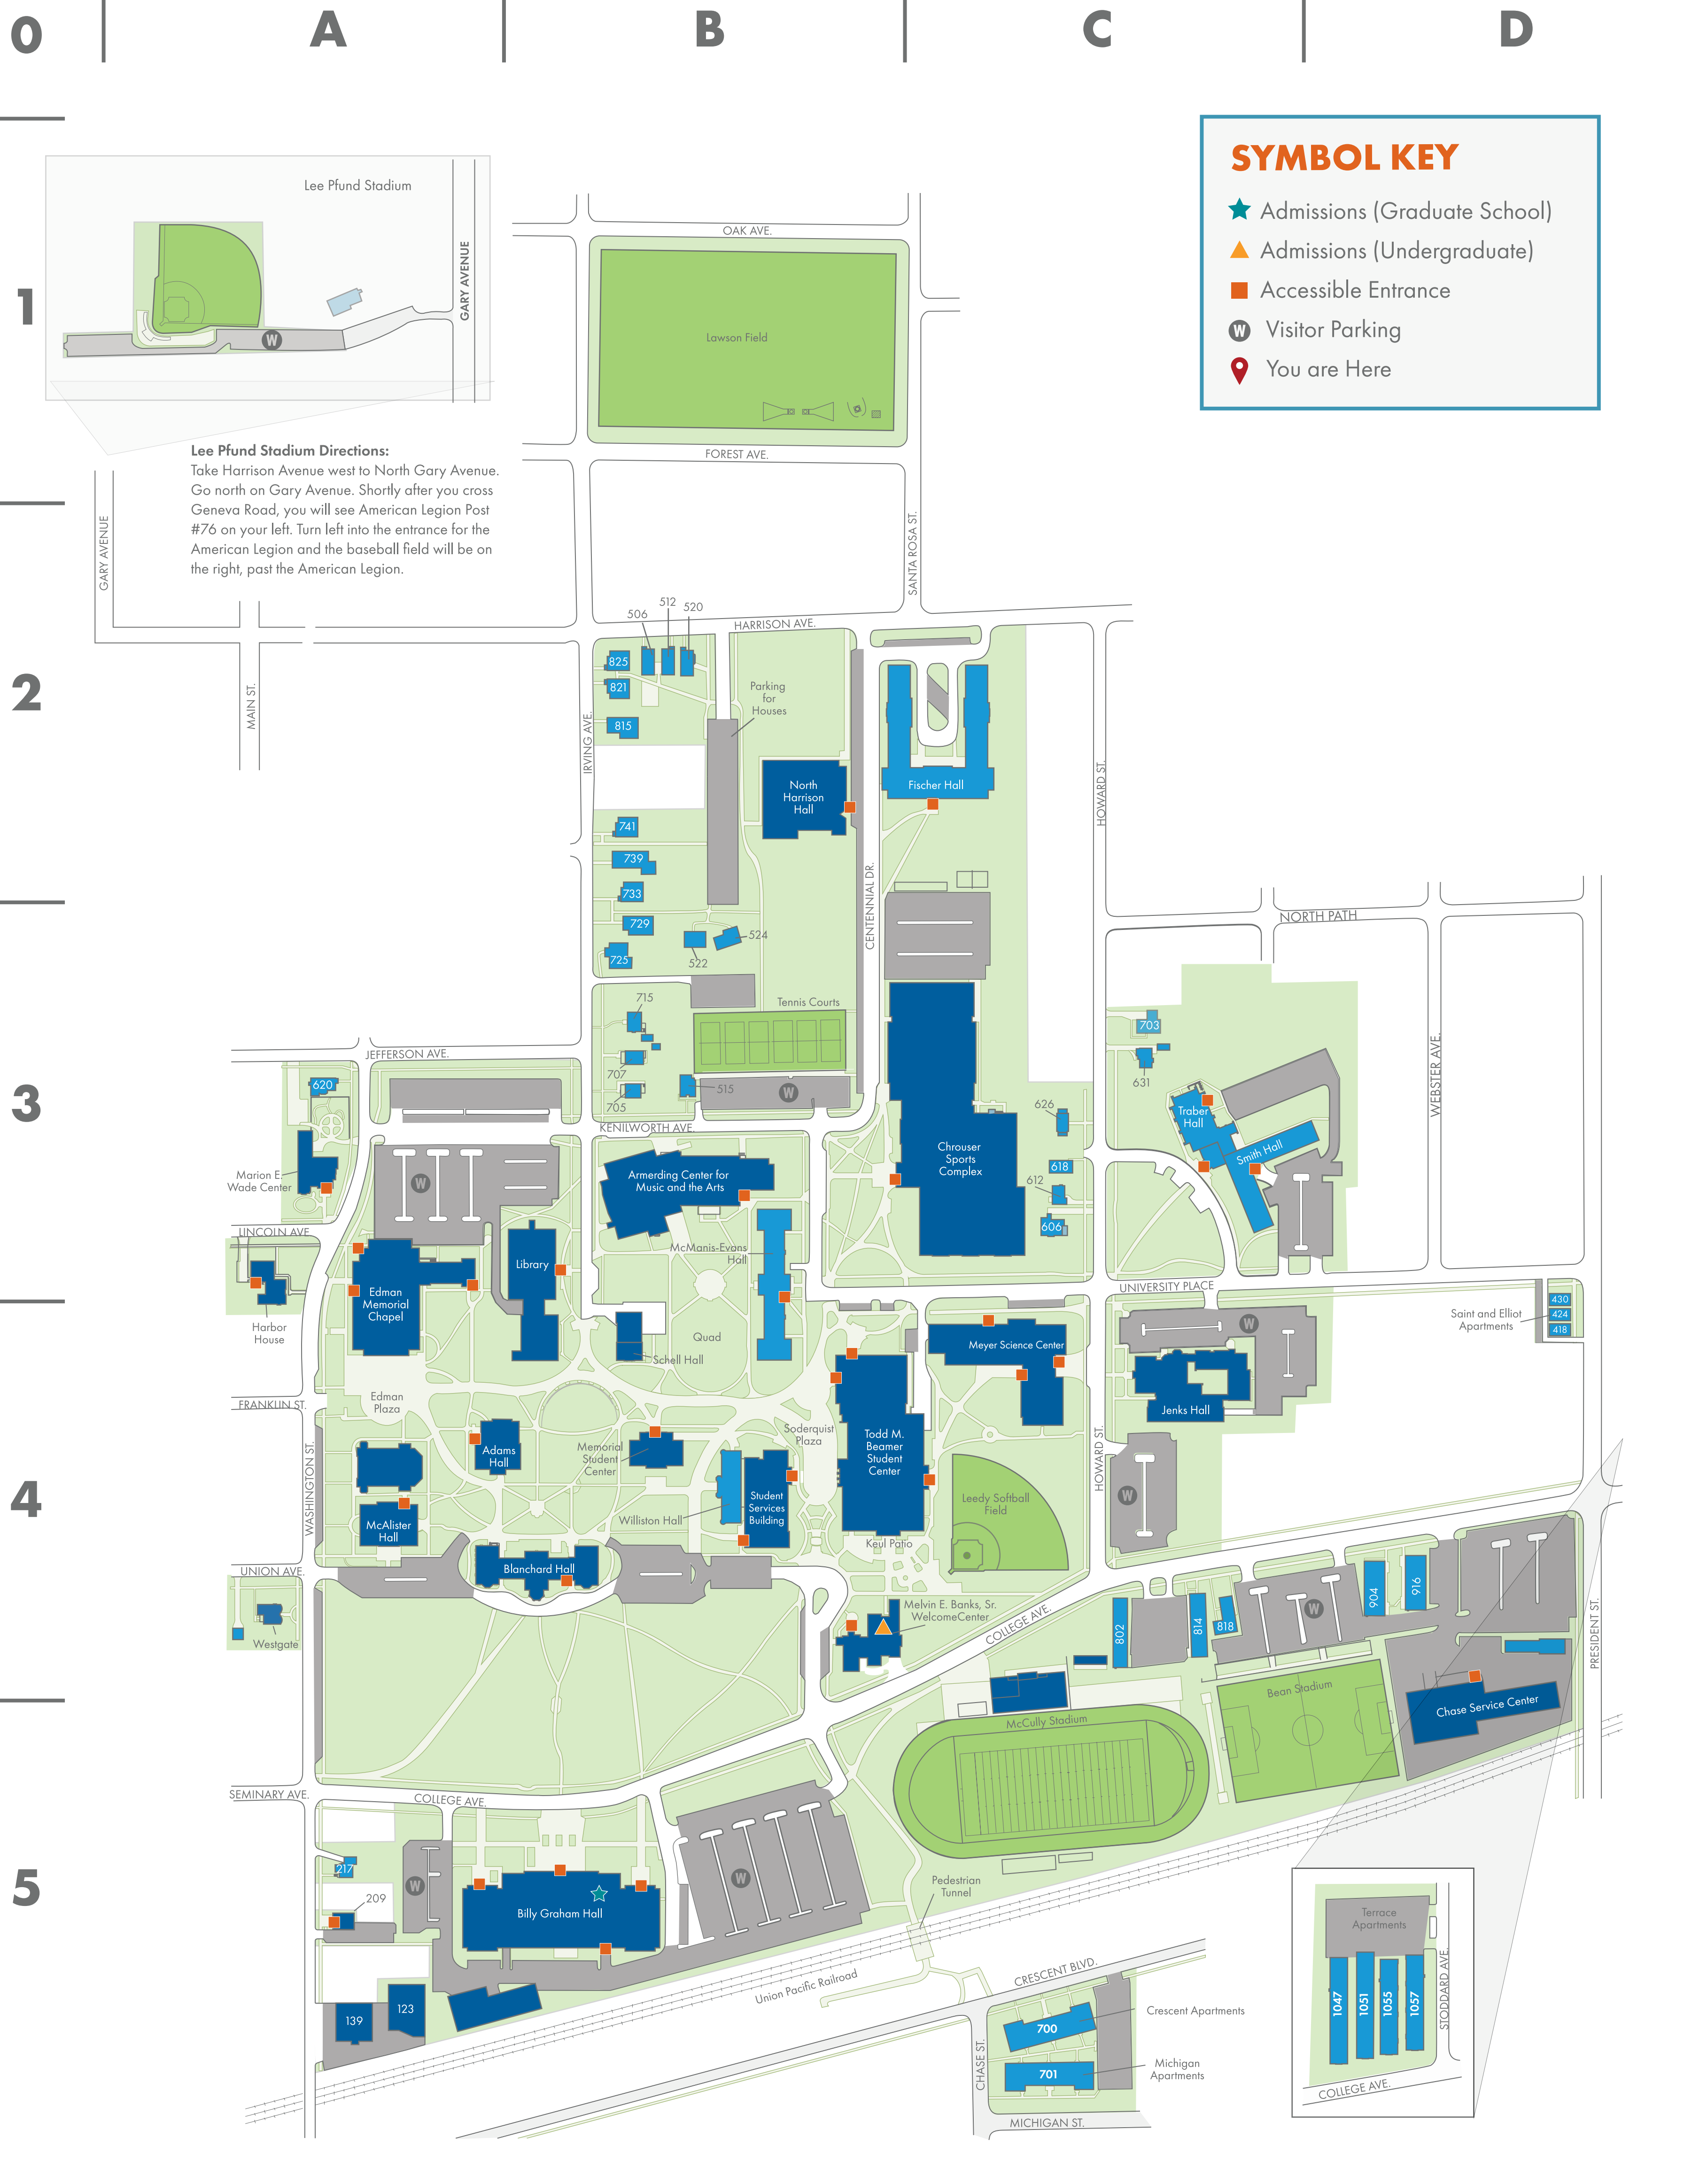

## ACADEMIC/SERVICES/SUPPORT

- 123 N. Washington Ave. (A-5)
- 139 N. Washington Ave. (A-5)
- Adams Hall (B-4)
- Armerding Center for Music and the Arts (B-3)
- Concert Hall
- Bean Stadium (D-5)
- Billy Graham Hall (B-5)
- Admissions (Graduate School)
- Advancement
- Barrows Auditorium
- Billy Graham Museum
- Blanchard Hall (B-4)
- Human Resources
- 209 N. Washington (5-A)
- The Marriage & Family Therapy Clinic
- Chase Service Center (D-5)
- Chrouser Sports Complex (C-3)
- King Arena
- Lederhouse Natatorium
- Eckert Recreation Center
- Edman Memorial Chapel (A-3)
- Harbor House (A-3)
- Jenks Hall (C-4)
- Arena Theater
- ROTC
- Lawson Field (B-1)
- Lee Pfund Stadium (A-1)
- Leedy Softball Field (C-4)
- Library (B-3)
- Marion E. Wade Center (A-3)
- Bakke Auditorium
- McAlister Hall (A-4)
- Global Programs and Studies
- Human Needs and Global Resources
- Modern & Classical Languages
- McCully Stadium (C-5)
- McManis-Evans Hall (B-4)
- Conference Services
- Memorial Student Center (B-4)
- Wheaton Center for Faith, Politics and Economics
- Meyer Science Center (C-4)
- North Harrison Hall (B-2)
- Counseling Center
- Wyngarden Student Health Services
- Student Services Building (B-4)
- Campus Bookstore
- Center for Vocation and Career
- HoneyRock
- Registrar
- Student Financial Services
- Tennis Courts (B-3)
- Todd M. Beamer Student Center (B-4)
- Anderson Commons Dining Hall
- College Post Office
- Coray Alumni Gym
- Sam's Cafe
- The Stupe
- Welcome Center (B-4)
- Admissions (Undergraduate)
- Westgate (A-4)
- Alumni and Parent Engagement